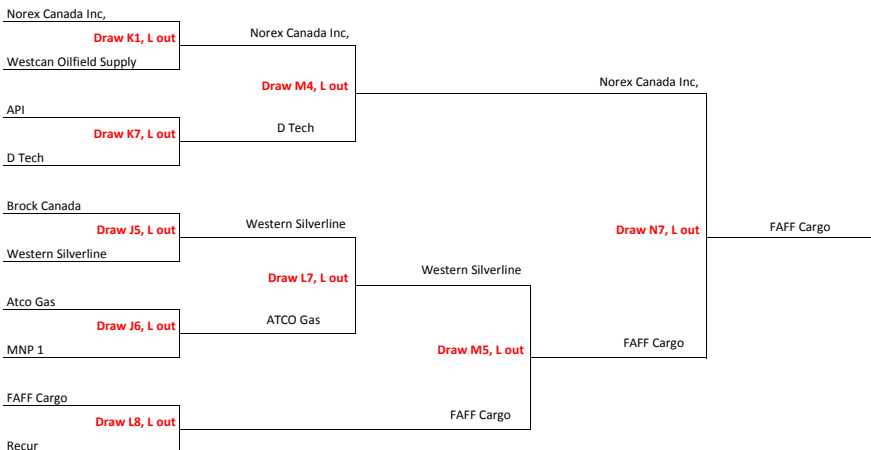

# EVENT 5

SPONSORED BY:

How to Read Draw
Draw A1, L to 2-20 means:
Draw Time A
Ice 1
Loser to 2nd Event, Slot 20

Draw Times
A-Thu - 5:00 p.m.
B-Thu - 7:15 p.m.
C-Thu - 9:30 p.m.
D-Fri - 8:30 a.m.
E-Fri - 10:45 a.m.
F-Fri - 1:15 p.m.
G-Fri - 3:30 p.m.
H-Fri - 7:30 p.m.
J-Sat - 9:30 a.m.
K-Sat - 12:00 Noon
L-Sat - 2:30 p.m.
M-Sun - 9:30 a.m.
N-Sun - 12:00 Noon

# EVENT 6

SPONSORED BY:

1

2

3

4

5

6