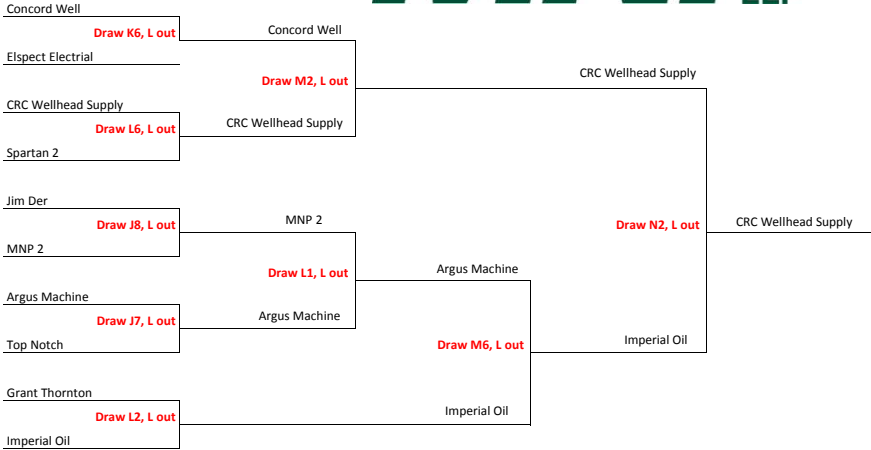

# EVENT 5

SPONSORED BY:

How to Read Draw
Draw A1, L to 2-20 means:
Draw Time A
Ice 1
Loser to 2nd Event, Slot 20

Draw Times
A-Thu - 5:00 p.m.
B-Thu - 7:15 p.m.
C-Thu - 9:30 p.m.
D-Fri - 8:30 a.m.
E-Fri - 10:45 a.m.
F-Fri - 1:15 p.m.
G-Fri - 3:30 p.m.
H-Fri - 7:30 p.m.
J-Sat - 9:30 a.m.
K-Sat - 12:00 Noon
L-Sat - 2:30 p.m.
M-Sun - 9:30 a.m.
N-Sun - 12:00 Noon

# EVENT 6

SPONSORED BY:

1

2

3

4

5

6