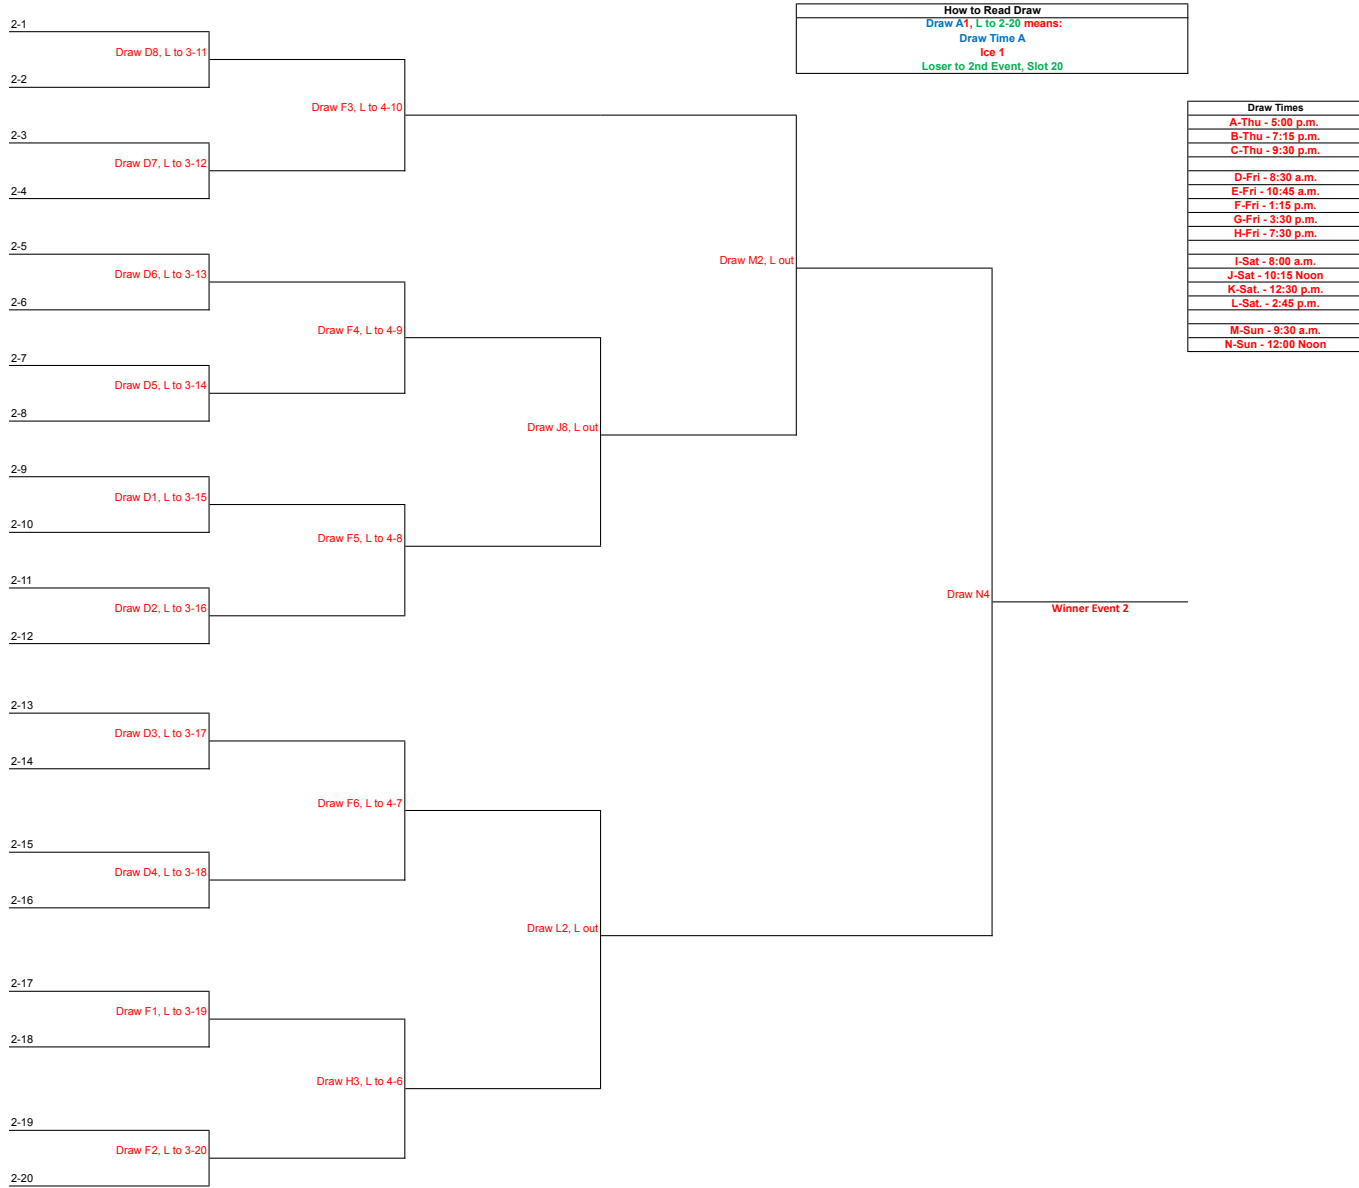

# Event 2

Sponsored by  
**Elspect Electrical**

69th Edmonton International Oilmen's Bonspiel

**How to Read Draw**  
 Draw A1, L to 2-20 means:  
 Draw Time A  
 Ice 1  
 Loser to 2nd Event, Slot 20

Draw Times	
A	Thu - 5:00 p.m.
B	Thu - 7:15 p.m.
C	Thu - 9:30 p.m.
D	Fri - 8:30 a.m.
E	Fri - 10:45 a.m.
F	Fri - 1:15 p.m.
G	Fri - 3:30 p.m.
H	Fri - 7:30 p.m.
I	Sat - 8:00 a.m.
J	Sat - 10:15 Noon
K	Sat - 12:30 p.m.
L	Sat - 2:45 p.m.
M	Sun - 9:30 a.m.
N	Sun - 12:00 Noon