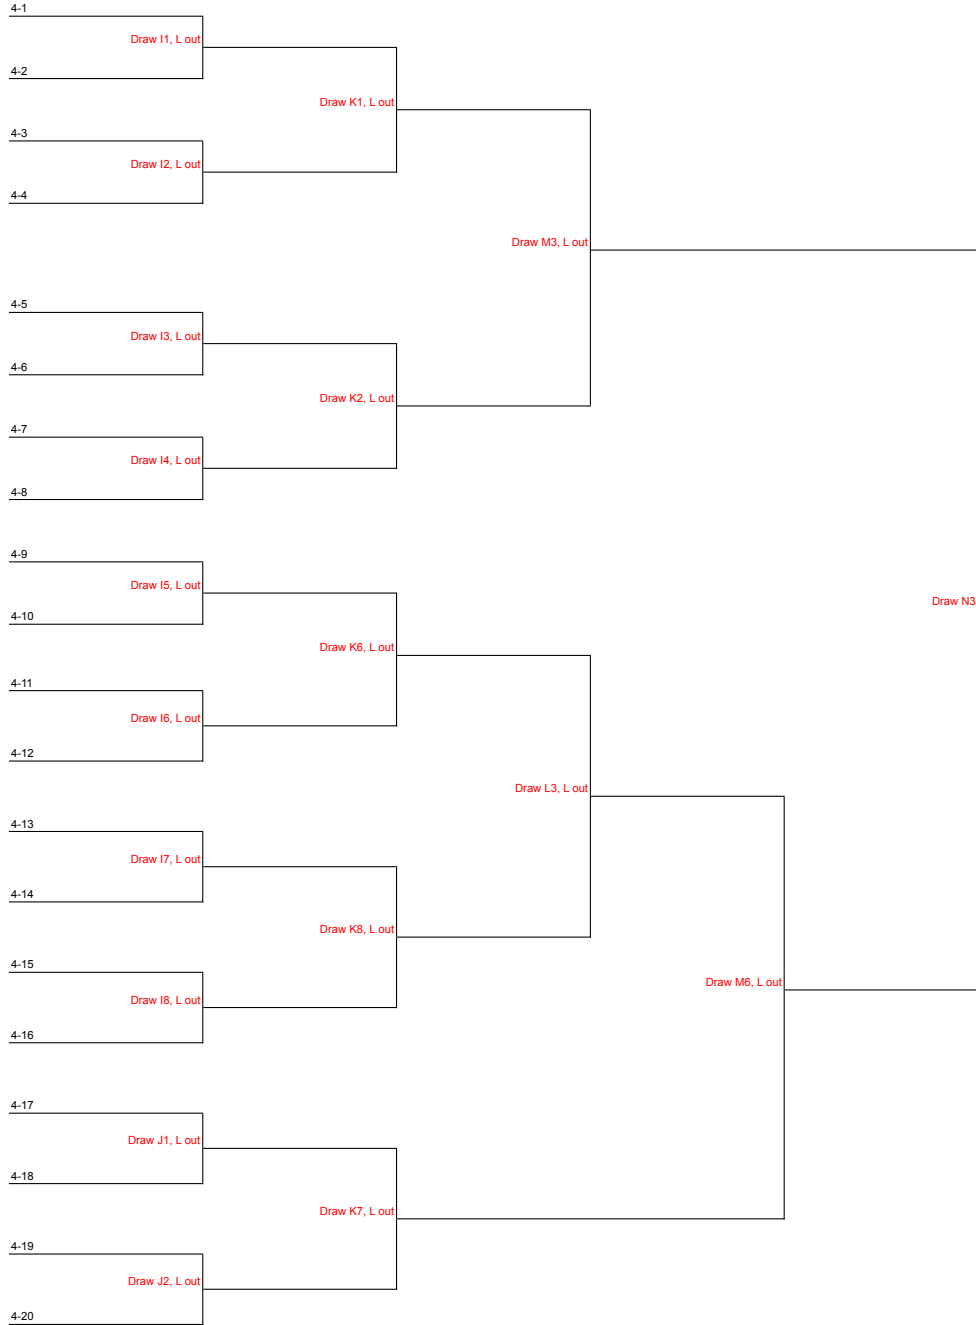

**Event**  
**4**  
Sponsored by  
**Hi-Tech Seals**

**69th Edmonton International Oilmen's Bonspiel**

**How to Read Draw**  
 Draw A1, L to 2:24 means:  
 Draw Time A  
 Ice 1  
 Loser to 2nd Event, Slot 24

Draw Times
A-Thu - 5:00 p.m.
B-Thu - 7:15 p.m.
C-Thu - 9:30 p.m.
D-Fri - 8:30 a.m.
E-Fri - 10:45 a.m.
F-Fri - 1:15 p.m.
G-Fri - 3:30 p.m.
H-Fri - 7:30 p.m.
I-Sat - 8:00 a.m.
J-Sat - 10:15 Noon
K-Sat - 12:30 p.m.
L-Sat - 2:45 p.m.
M-Sun - 9:30 a.m.
N-Sun - 12:00 Noon